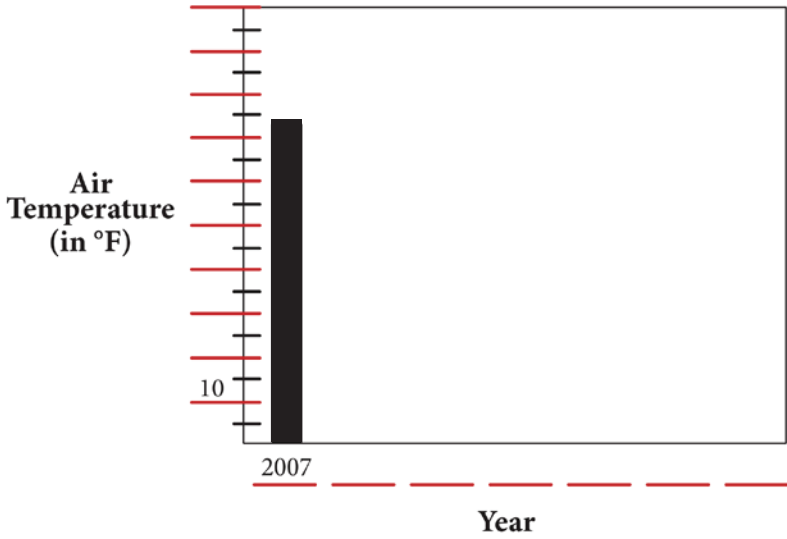

Community: Charlotte